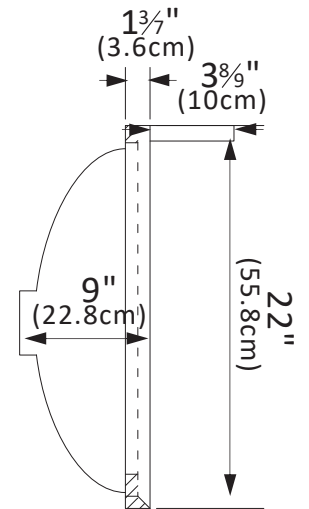

INSTALLATION SPECIFICATION

Sku:	706343-CTP-GW
Product Dimensions:	43"W x 22"D x 9"H
Sink-External Dimension:	20 ⁷ / ₈ "W x 14 ³ / ₄ "D x 8 ¹ / ₄ "H
Sink-Internal Dimension:	17 ⁵ / ₇ "W x 11 ⁵ / ₈ "D x 6 ⁵ / ₇ "H
Countertop Thickness:	1 ³ / ₇ "
Drain Hole Diameter:	φ 1 ⁷ / ₉ "
Weight:	90.2 lbs
Material:	Engineered Stone
Color Finish:	Grain White (GW)
Edge Polishing:	Flat Edge
Faucet Hole Spacing (in.):	4 in. Widespread
Sink:	Single Sink

Jaen 43"x22"

Bathroom Vanity Top

All measurements are approximate. Measurements may vary +/- 1/2

Backsplash