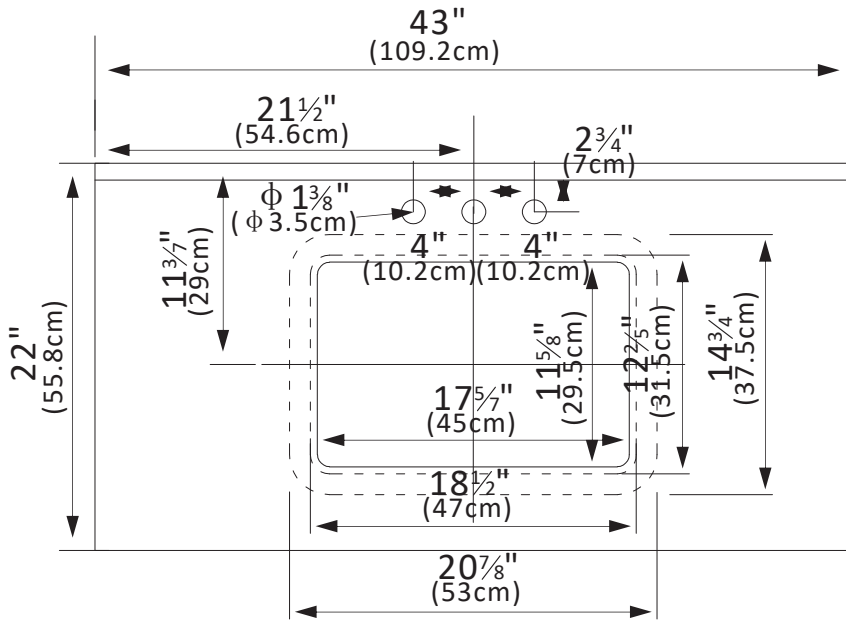

INSTALLATION SPECIFICATION

Sku:	706343-CTP-GW
Product Dimensions:	43"W x 22"D x 9"H
Sink-External Dimension:	20 ⁷ / ₈ "W x 14 ³ / ₄ "D x 8 ¹ / ₄ "H
Sink-Internal Dimension:	17 ⁵ / ₇ "W x 11 ⁵ / ₈ "D x 6 ⁵ / ₇ "H
Countertop Thickness:	1 ³ / ₇ "
Drain Hole Diameter:	φ 1 ⁷ / ₉ "
Weight:	90.2 lbs
Material:	Engineered Stone
Color Finish:	Grain White (GW)
Edge Polishing:	Flat Edge
Faucet Hole Spacing (in.):	4 in. Widespread
Sink:	Single Sink

Jaen 43"x22"

Bathroom Vanity Top

All measurements are approximate. Measurements may vary +/- 1/2

Backsplash